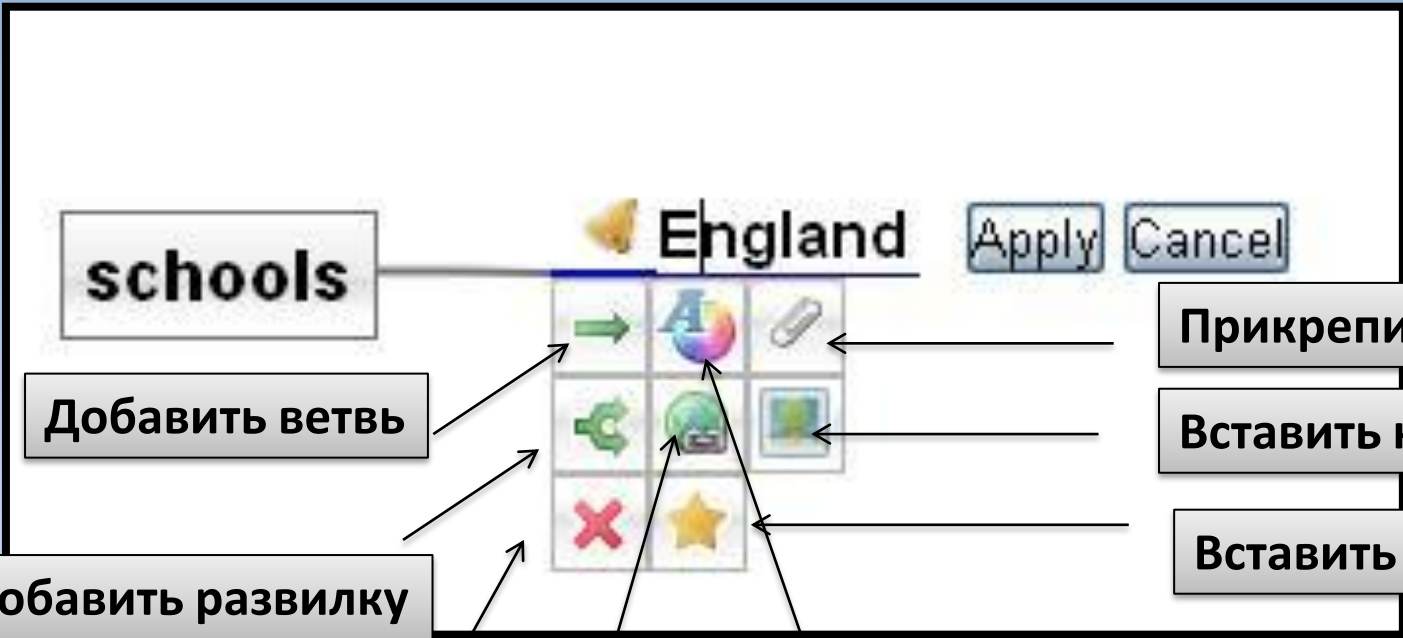

mind 42.com

Mind42.com

Дегтярева Елена Александровна
учитель английского языка

The screenshot shows the mind42.com website interface. At the top left is the logo "mind42.com" with a circular icon containing a stylized hand. To the right of the logo is a "BOOKMARK" button and a Windows taskbar. Below the logo are three navigation buttons: "About", "Help", and "Browse maps". On the far right are "Sign in" and "Sign up" buttons. The main content area features the heading "Sign Up complete" in a large, bold font, followed by the sub-heading "E-Mail activation necessary". The text below explains that the user has signed up but must activate their account via an email link. It provides instructions on what to do if the email is not received within 15 minutes and advises checking for typos in the email address. At the bottom of the page, there is a footer with links for "Mind42.com", "Sitemap", "About", "Terms of use", and "Imprint", along with a copyright notice for 2008 by IRIAN Solutions Softwareentwicklungs- und Beratungsgesellschaft mbH.

Процедура подписки проста.

Как обычно логин, почтовый ящик, пароль.

После этого придет письмо на ваш почтовый ящик.

Откройте письмо.

Нажмите ссылку голубого цвета, чтобы активировать ваш аккаунт.

Напишите название вашей карты и
нажмите **create**

schools

England

Apply

Cancel

Добавить ветвь

Прикрепить файл

Вставить картинку

Вставить значок