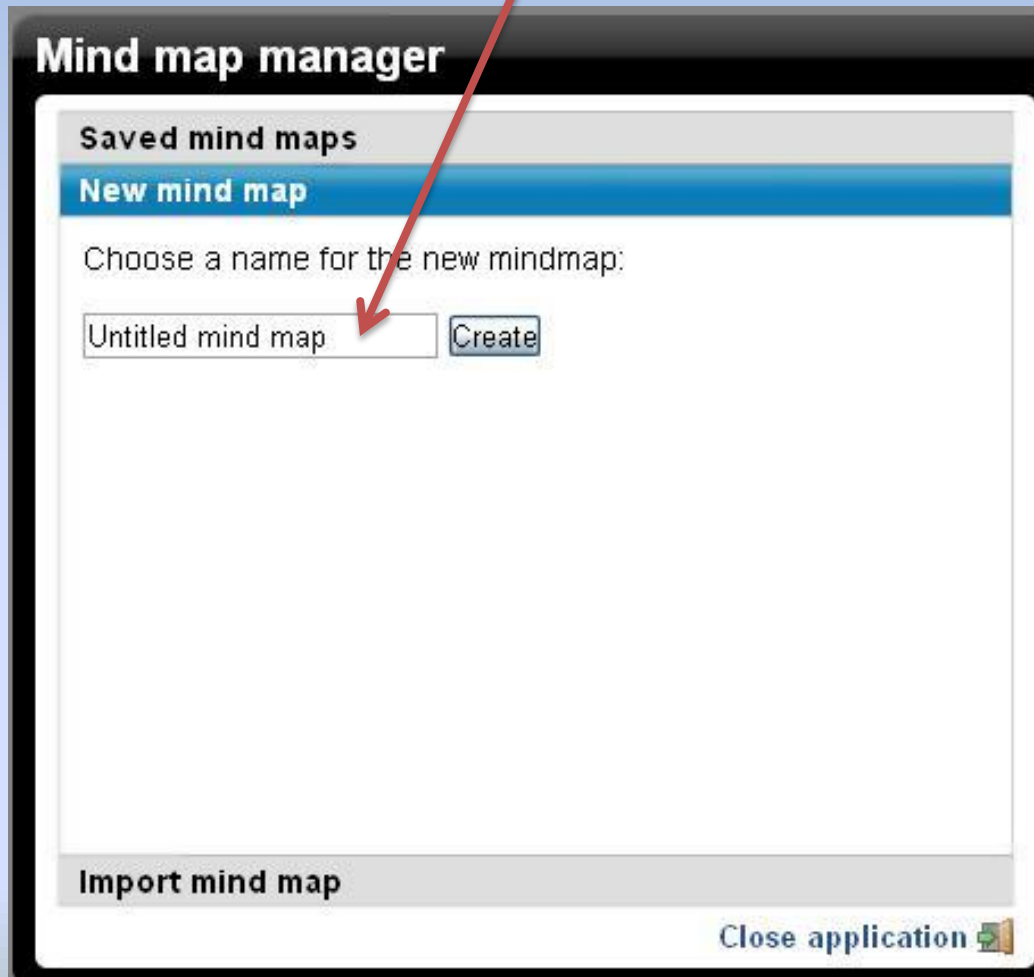

mind 42.com

Mind42.com

Дегтярева Елена Александровна
учитель английского языка

The screenshot shows the mind42.com website interface. At the top left is the logo "mind42.com" with a circular icon containing a stylized hand. To the right of the logo is a "BOOKMARK" button and a Windows taskbar. Below the logo are three navigation buttons: "About", "Help", and "Browse maps". On the far right are "Sign in" and "Sign up" buttons. The main content area features the heading "Sign Up complete" in a large, bold font, followed by the sub-heading "E-Mail activation necessary". The text below explains that the user has signed up but must activate their account via an email link. It provides instructions on what to do if the email is not received within 15 minutes and advises checking for typos in the email address. At the bottom of the page, there is a footer with links for "Mind42.com", "Sitemap", "About", "Terms of use", and "Imprint", along with a copyright notice for 2008 by IRIAN Solutions Softwareentwicklungs- und Beratungsgesellschaft mbH.

Процедура подписки проста.

Как обычно логин, почтовый ящик, пароль.

После этого придет письмо на ваш почтовый ящик.

Откройте письмо.

Нажмите ссылку голубого цвета, чтобы активировать ваш аккаунт.

Напишите название вашей карты и
нажмите **create**